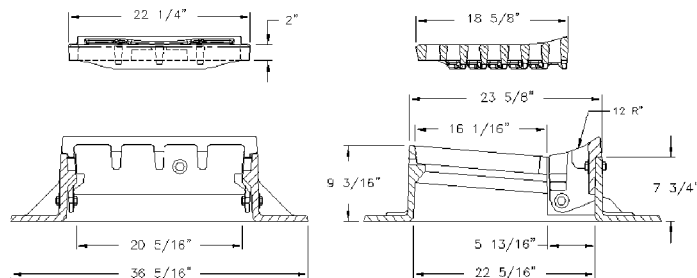

7060 CATCH BASIN CURB INLET

Heavy duty
 With Type 7040 M1 grate and 7060 T1 back
 Special lettered grate
 "DUMP NO WASTE!" lettering
 and fish image
 Approximate 195 sq. in. open area

7065 CATCH BASIN CURB INLET

Heavy duty
 With 7045 Type M1 grate and 7060 T1 back
 Approximate 195 sq. in. open area
 Accepts 7045 grates
 Special lettered grate
 "DUMP NO WASTE!" lettering
 and fish image

Supplied By:

**TRENCHDRAIN
 SUPPLY**