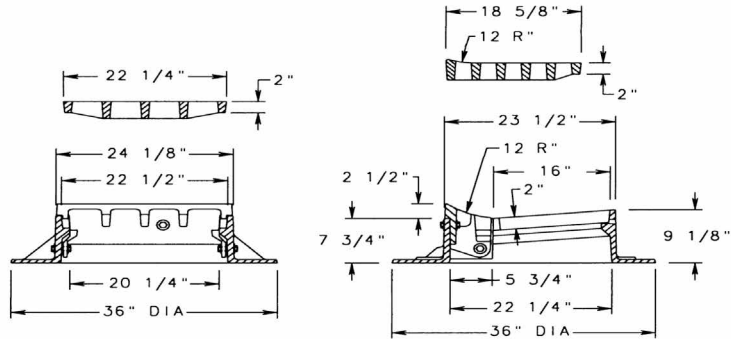

7060 CATCH BASIN CURB INLET

Heavy duty
 With Type 7040 M1 grate and 7060 T1 back
 Special lettered grate
 "DUMP NO WASTE!" lettering
 and fish image
 Approximate 195 sq. in. open area

7065 CATCH BASIN CURB INLET

Heavy duty
 With 7045 Type M1 grate and 7060 T1 back
 Approximate 195 sq. in. open area
 Accepts 7045 grates
 Special lettered grate
 "DUMP NO WASTE!" lettering
 and fish image

Supplied By:

**TRENCHDRAIN
 SUPPLY**